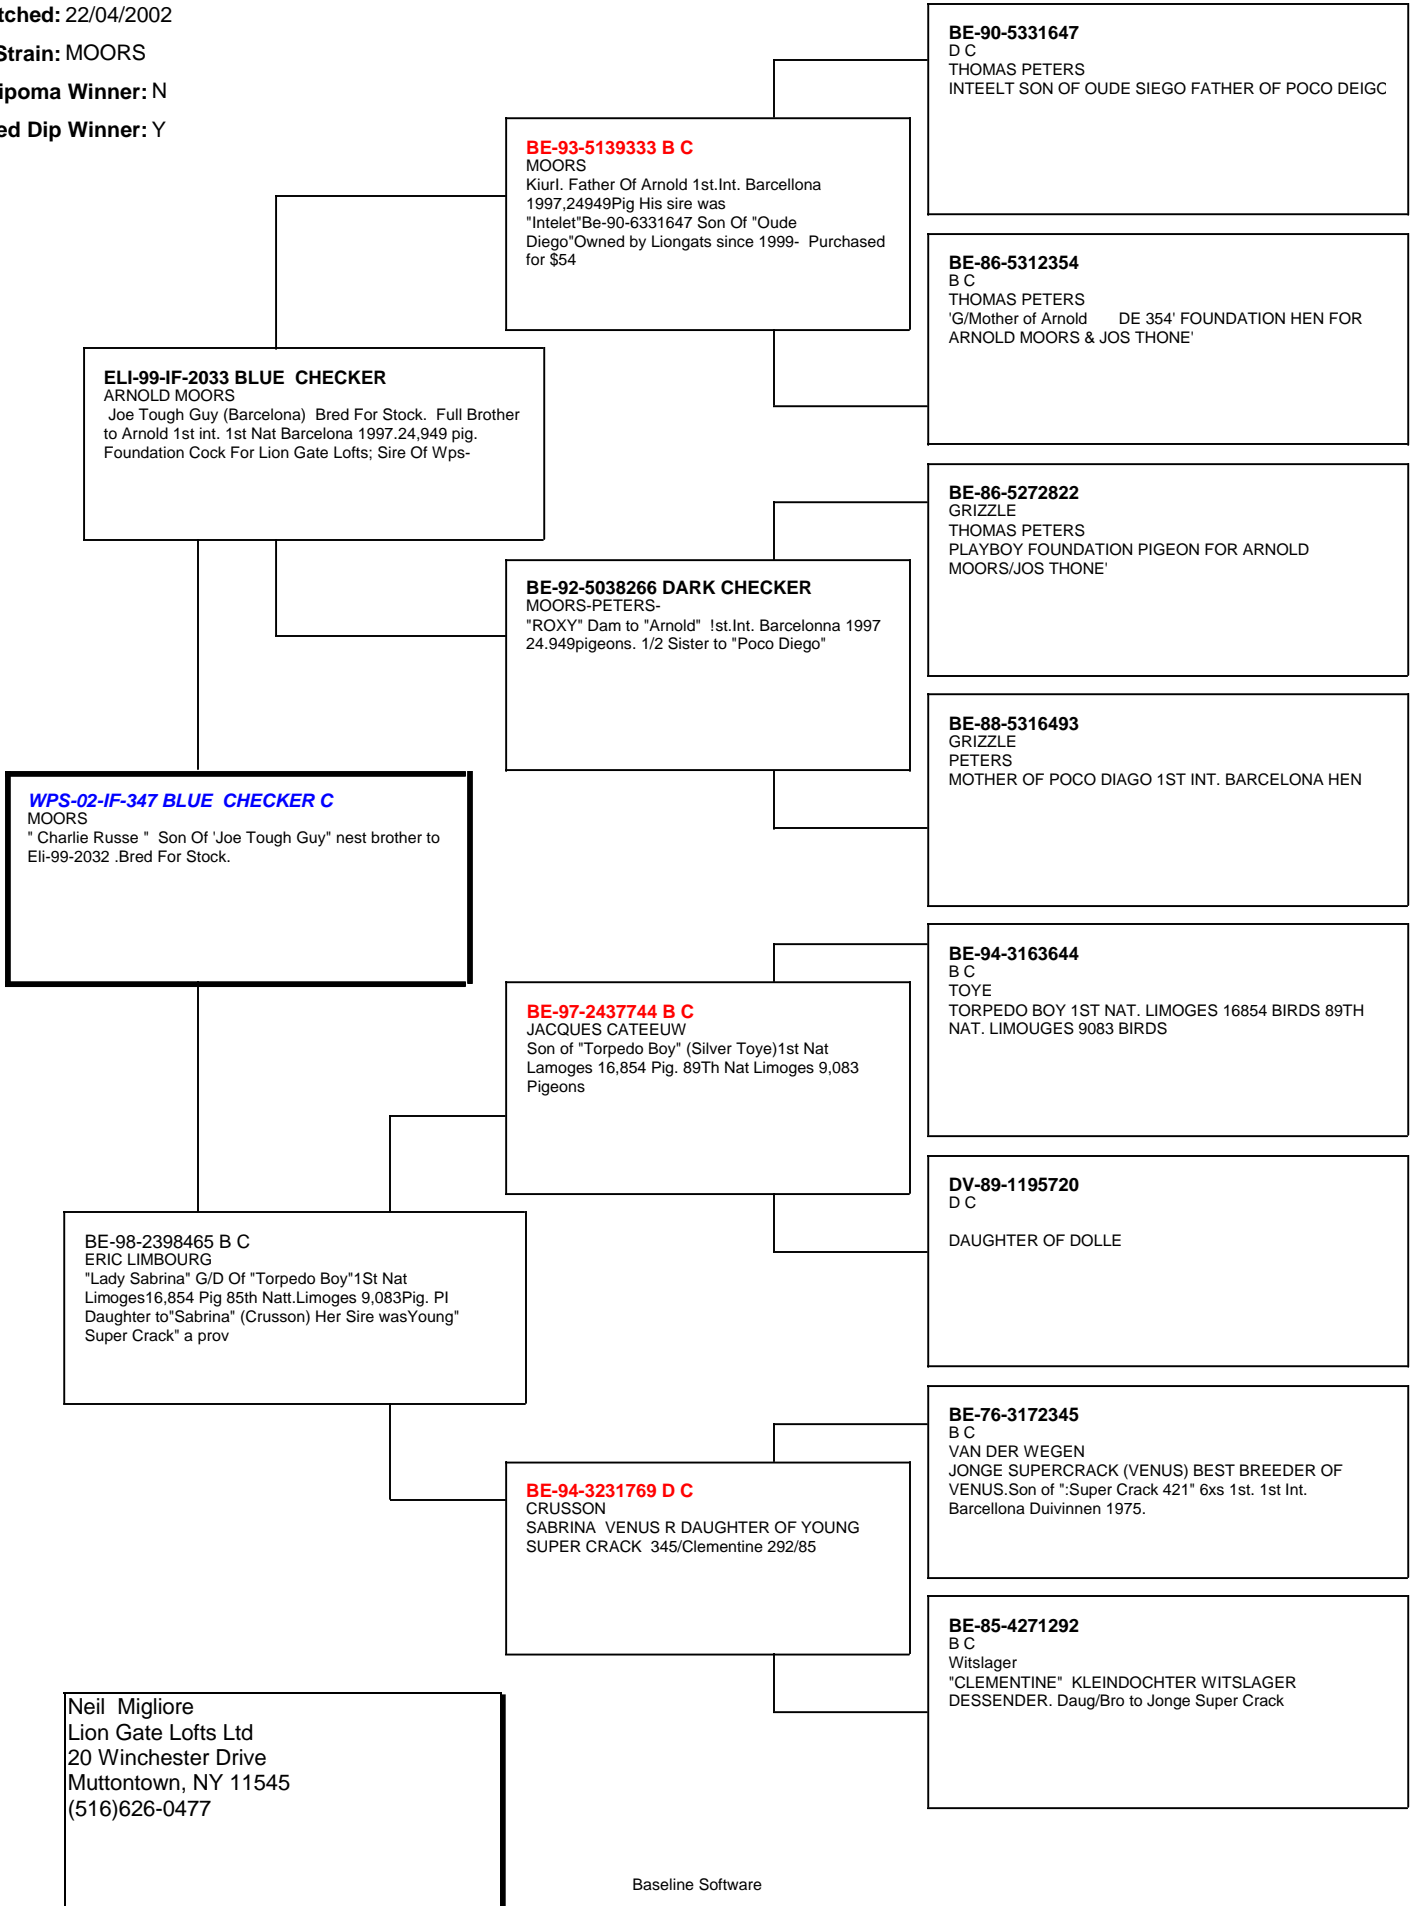

Pedigree of : WPS-02-IF-347

Bred by: Lion Gate Lofts Ltd

Hatched: 22/04/2002

Strain: MOORS

Dipoma Winner: N

Bred Dip Winner: Y

BE-90-5331647
D C
THOMAS PETERS
INTEELT SON OF OUDE SIEGO FATHER OF POCO DEIGC

BE-93-5139333 B C
MOORS
Kiurl. Father Of Arnold 1st.Int. Barcellona
1997,24949Pig His sire was
"Intelet"Be-90-6331647 Son Of "Oude
Diego"Owned by Liongats since 1999- Purchased
for \$54

ELI-99-IF-2033 BLUE CHECKER
ARNOLD MOORS
Joe Tough Guy (Barcelona) Bred For Stock. Full Brother
to Arnold 1st int. 1st Nat Barcelona 1997.24,949 pig.
Foundation Cock For Lion Gate Lofts; Sire Of Wps-

BE-86-5312354
B C
THOMAS PETERS
'G/Mother of Arnold DE 354' FOUNDATION HEN FOR
ARNOLD MOORS & JOS THONE'